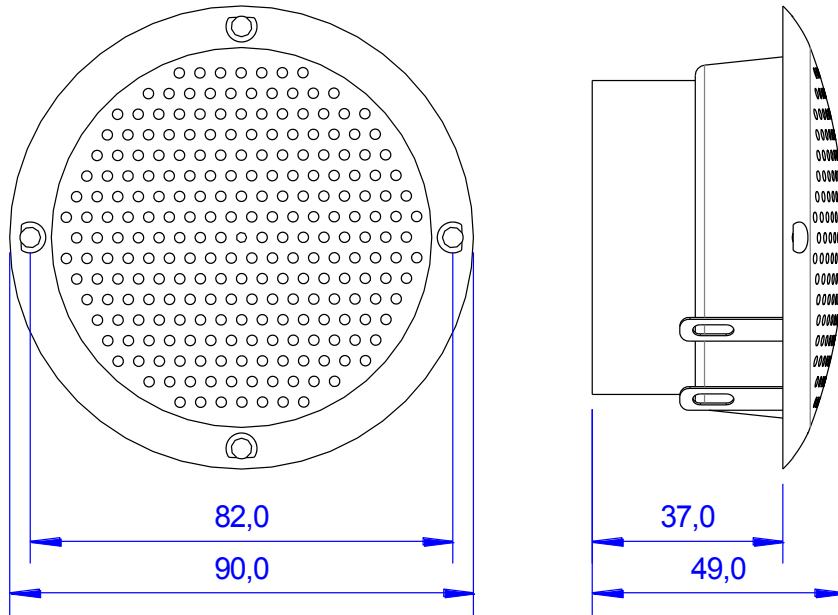

FR8WPxx

Loudspeaker for Rolling Stock

- Full-range loudspeaker
- Outdoor design
- Panel mounting
- Black colour

TECHNICAL DATA

Electrical parameters		
Impedance		8 Ω or 4 Ω *)
Rated power		15 W
Maximum power		25 W
Frequency response		100 Hz to 20000 Hz
Resonance frequency		158 Hz
Signal connection		
Connection	terminal + terminal -	Faston (5,2 × 0,5) mm Faston (2,8 × 0,5) mm
Others		
Colour		Black or White *)
Front protection rate		IP65 **)
Operating temperature		-40 °C to 80 °C
Storage temperature		-40 °C to 80 °C
Max. ambient humidity		< 95 % non-condensing
Mounting		Wall mounted, hole Ø75 mm, 4 × M3 screws
Weight		220 g
Dimensions (d × v)		(90 × 49) mm

*) See ordering information

***) With FR8WP TES

ORDERING INFORMATION

FR8WP4OHM/B	Loudspeaker 4 ohm, black colour
FR8WP4OHM/W	Loudspeaker 4 ohm, white colour
FR8WP8OHM/B	Loudspeaker 8 ohm, black colour
FR8WP8OHM/W	Loudspeaker 8 ohm, white colour
FR8WP TES	Seal for RR8WP

PHYSICAL DIMENSIONS

LOUDSPEAKER

SEAL