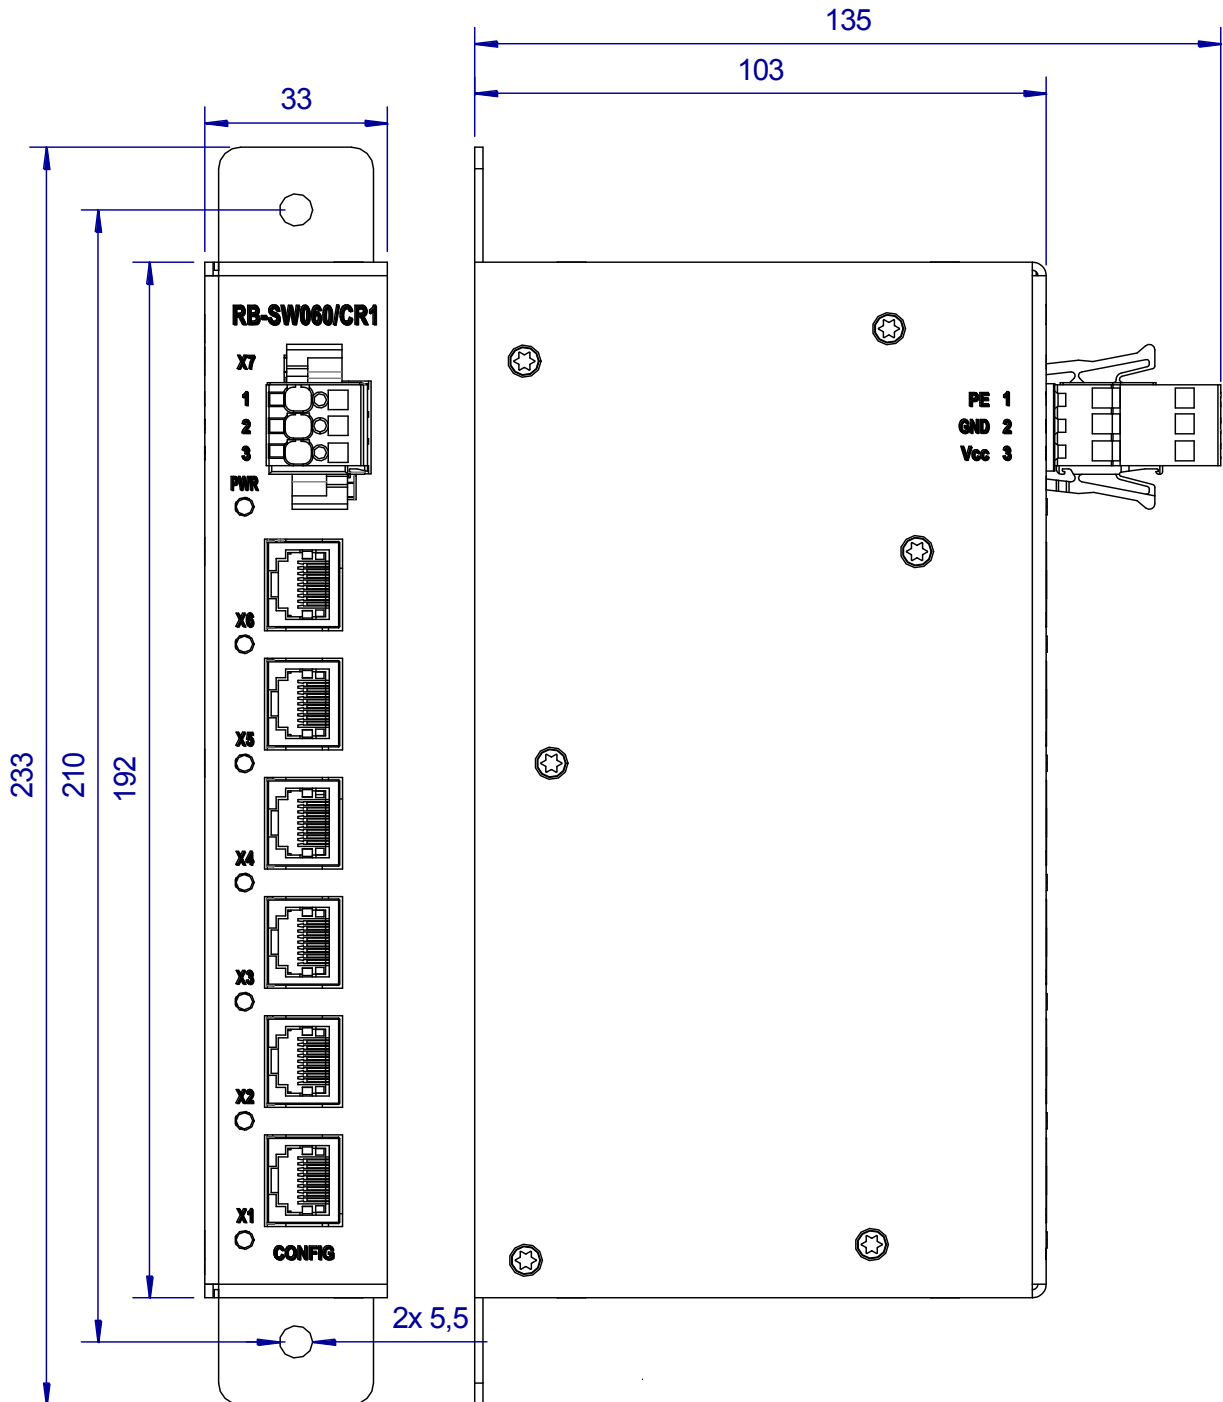

# RB-SW060/CR1

Configurable Ethernet switch

- **6 × 1 Gbps**
- **VLAN 802.1Q**
- **QoS**
- **Port aggregation**
- **Port mirroring**
- **Operation diagnostics**
- **Connection through RJ45 connectors**
- **Power supply +24 V DC**
- **Design according to EN 50155**

**RECOMMENDED DRAWING SYMBOL**

**CONNECTORS SPECIFICATION**

Connector	Meaning
X1	Port 1 Gbps, configuration port
X2 to X6	Port 1 Gbps
X11 to X16	Port 1 Gbps
X7	Power supply

**CONNECTOR X7 (POWER SUPPLY)**

Terminal	Label	Meaning
1	PE	Module chassis
2	GND	Power supply, ground
3	Vcc	Power supply, +24 V DC

**MEANING OF LEDS**

LED	Status	Meaning
PWR	Lights	Power supply OK
X1 to X6 X11 to X16	Lights	Cable connection detected
X1 to X6 X11 to X16	Blinks	Running communication

## MECHANICAL DIMENSIONS

All dimensions are stated in mm.

Data provided in this datasheet are only informative. Detailed information can be found in operational manual ([rb-sw060cr1\\_g\\_en\\_xxx.pdf](#)). Configuration is performed by means of **ESWConfig** program. Documentation and program can be downloaded from [www.amit-transportation.cz](http://www.amit-transportation.cz) web site.