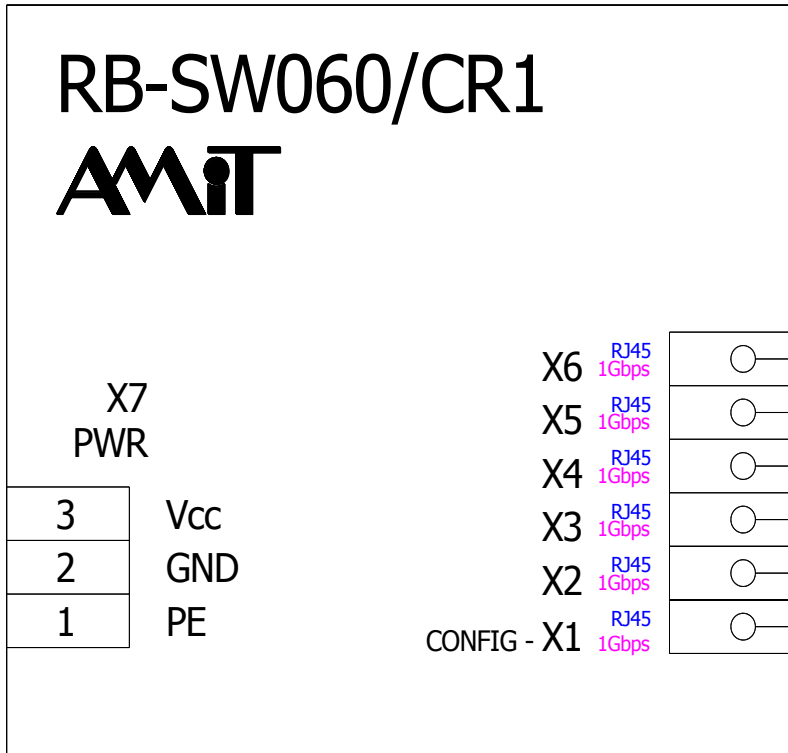

RECOMMENDED DRAWING SYMBOL

CONNECTORS SPECIFICATION

Connector	Meaning
X1	Port 1 Gbps, configuration port
X2 to X6	Port 1 Gbps
X11 to X16	Port 1 Gbps
X7	Power supply

CONNECTOR X7 (POWER SUPPLY)

Terminal	Label	Meaning
1	PE	Module chassis
2	GND	Power supply, ground
3	Vcc	Power supply, +24 V DC

MEANING OF LEDS

LED	Status	Meaning
PWR	Lights	Power supply OK
X1 to X6 X11 to X16	Lights	Cable connection detected
X1 to X6 X11 to X16	Blinks	Running communication