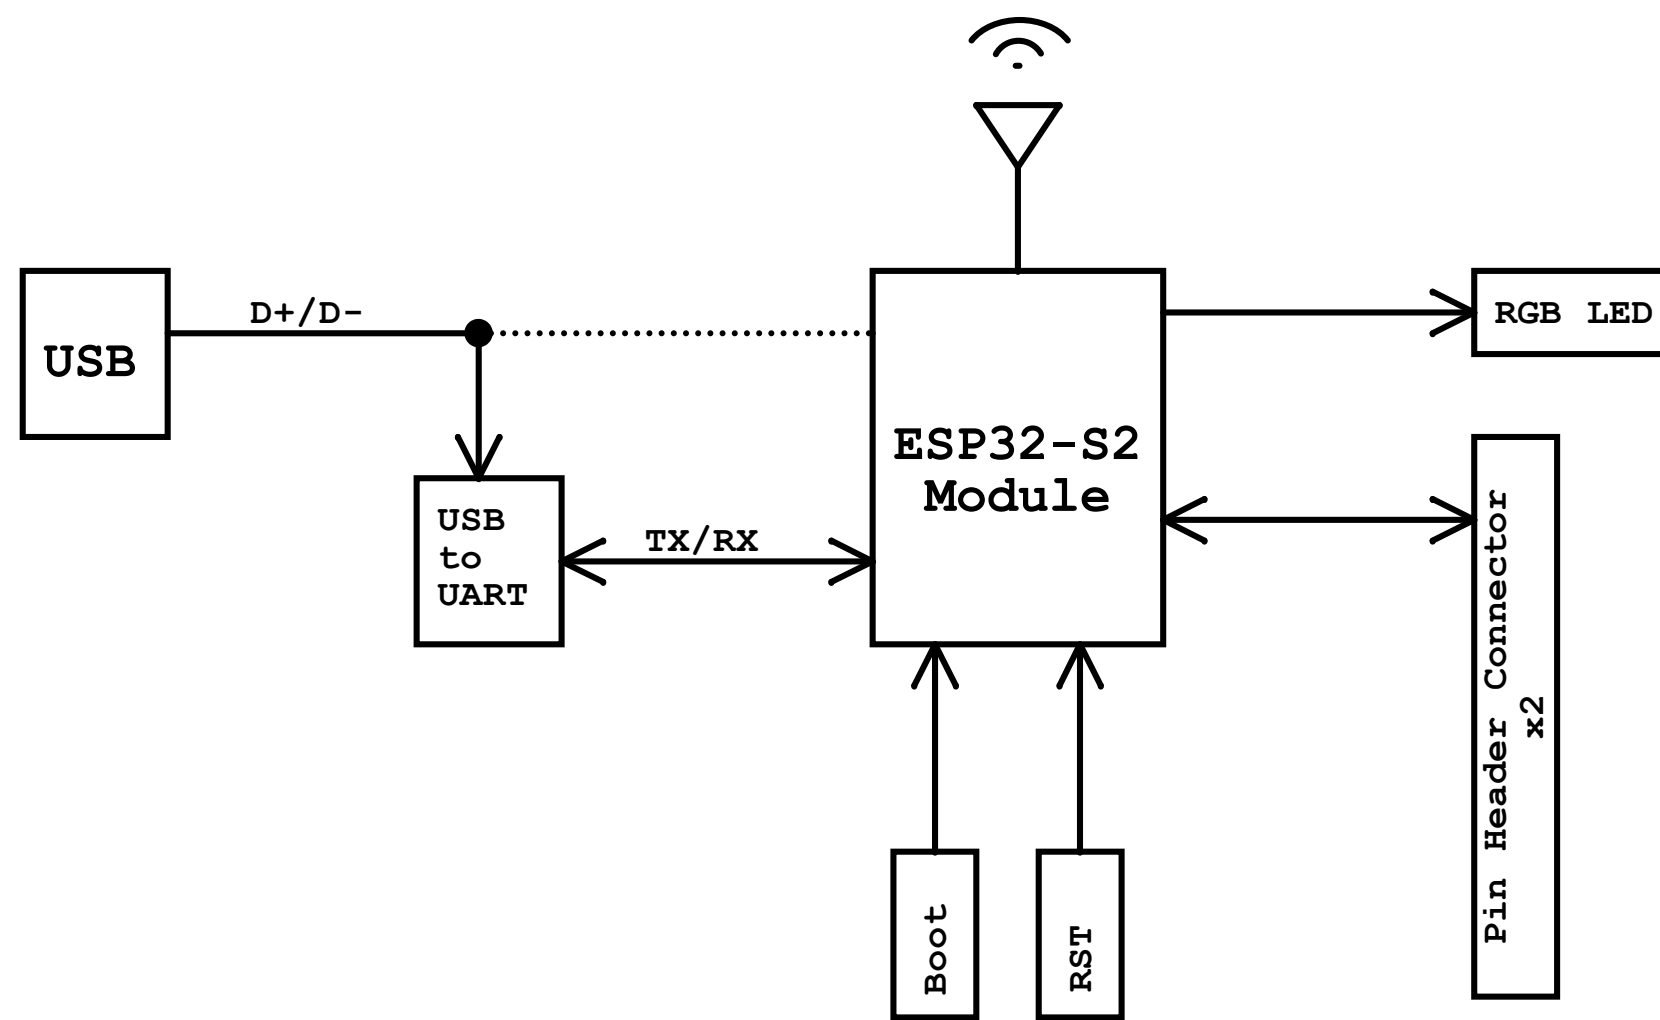

System Block:

ESPRESSIF		
乐鑫信息科技(上海)股份有限公司		
Title ESP32-S2-Saola-1		
Size C	Document Number 01_DesignBlock	Rev V1.2
Date: Friday, March 06, 2020	Sheet 1 of 2	1